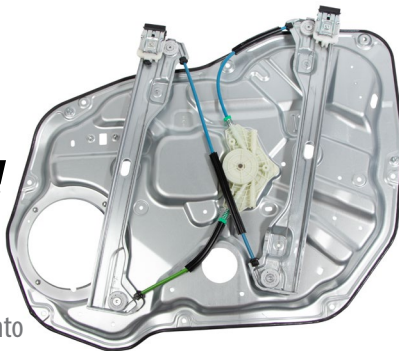

ACI WINDOW DOOR
 Quality & Comfort Experts COMPONENTS

2024 NEW ITEMS SEPTEMBER

NEW
POWER WINDOW MOTOR AND REGULATOR ASSEMBLIES

ACI is pleased to announce the release of 12 new power window motor and regulator assemblies for import and domestic electric and ICE vehicles.

Exclusive!
P/N 388038

 Front Left
 VIO 608,171
 (19-14) Kia Soul

Exclusive!
P/N 389694

 Rear Left
 VIO 454,503
 (15-11) Kia Sorento

Exclusive!
P/N 389436

 Front Left
 VIO 282,698
 (13-11) Kia Sorento

P/N 383038

 Front Left
 VIO 1.0 M+
 (23-15) Ford Transit Series

NEW
POWER WINDOW REGULATORS

Exclusive!
P/N 380094

 Rear Left
 VIO 653,637
 (21-16) Hyundai Tucson

Exclusive!
P/N 384940

 Rear Left
 VIO 319,777
 (18-16) Kia Sorento