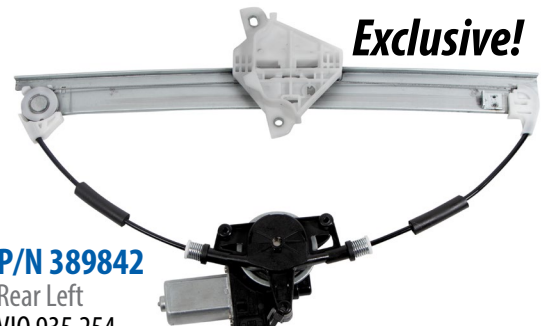

NEW
POWER WINDOW MOTOR AND REGULATOR ASSEMBLIES

ACI is pleased to announce the release of 9 new power window motor and regulator assemblies for import and domestic vehicles.

Exclusive!

P/N 382502

Front Left
 VIO 853,649
 (23-20) Chevrolet Silverado
 (23-20) GMC Sierra 2500HD

Exclusive!

P/N 386042

Rear Left
 VIO 655,989
 (23-18) Jeep Compass

Exclusive!

P/N 389814

Rear Left
 VIO 1.3 M+
 (21-07) Toyota Tundra

Exclusive!

P/N 389842

Rear Left
 VIO 935,254
 (23-17) Mazda CX-5

NEW
POWER WINDOW REGULATORS

Exclusive!

P/N 380524

Rear Left
 VIO 1.7 M+
 (22-18) Toyota Camry

Exclusive items previously available from O.E. dealer only. Now available in the aftermarket exclusively from ACI®.