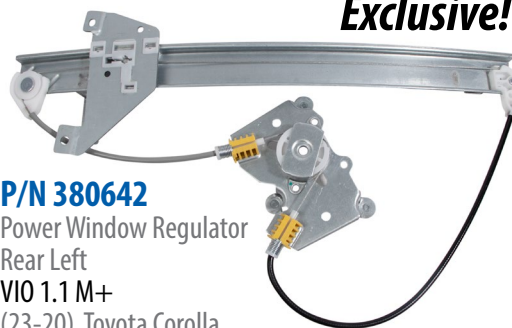

## WINDOW LIFT COMPONENTS

ACI is pleased to announce the release of 42 new window lift components, including power window regulators, window lift motors and power window regulator and motor assemblies for import and domestic vehicles.

**Exclusive!**

**P/N 384200**  
Power Window Regulator  
Front Left  
VIO 2.0 M+  
(23-18) Chevrolet Equinox  
(23-18) GM Terrain

**P/N 383042**  
Power Window Motor  
Front & Rear Left  
VIO 1.9 M+  
(19-13) Ford Escape

**Exclusive!**

**Exclusive!**

**P/N 386044**  
Motor and Regulator Assembly  
Rear Left  
VIO 1.3 M+  
(23-11) Chrysler 300  
(23-11) Dodge Charger

**Exclusive!**

**P/N 380642**  
Power Window Regulator  
Rear Left  
VIO 1.1 M+  
(23-20) Toyota Corolla