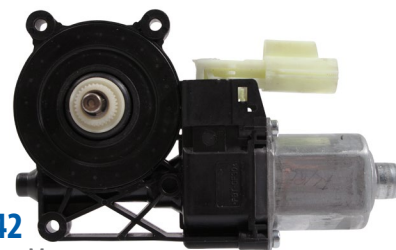

## WINDOW LIFT COMPONENTS

ACI is pleased to announce the release of 42 new window lift components, including power window regulators, window lift motors and power window regulator and motor assemblies for import and domestic vehicles.

**Exclusive!**

**P/N 384200**  
Power Window Regulator  
Front Left  
VIO 2.0 M+  
(23-18) Chevrolet Equinox  
(23-18) GM Terrain

**P/N 383042**  
Power Window Motor  
Front & Rear Left  
VIO 1.9 M+  
(19-13) Ford Escape

**Exclusive!**

**Exclusive!**

**P/N 386044**  
Motor and Regulator Assembly  
Rear Left  
VIO 1.3 M+  
(23-11) Chrysler 300  
(23-11) Dodge Charger

**Exclusive!**

**P/N 380642**  
Power Window Regulator  
Rear Left  
VIO 1.1 M+  
(23-20) Toyota Corolla

## WINDSHIELD WASHER PUMPS

**Exclusive!**

**P/N 377167**  
VIO 1.3 M+  
(20-16) Nissan Rogue

**Exclusive!**

**P/N 377177**  
VIO 794,717  
(19-13) Nissan Pathfinder  
(21-14) Infiniti QX60

*Exclusive items previously available from O.E. dealer only. Now available in the aftermarket exclusively from ACI®.*